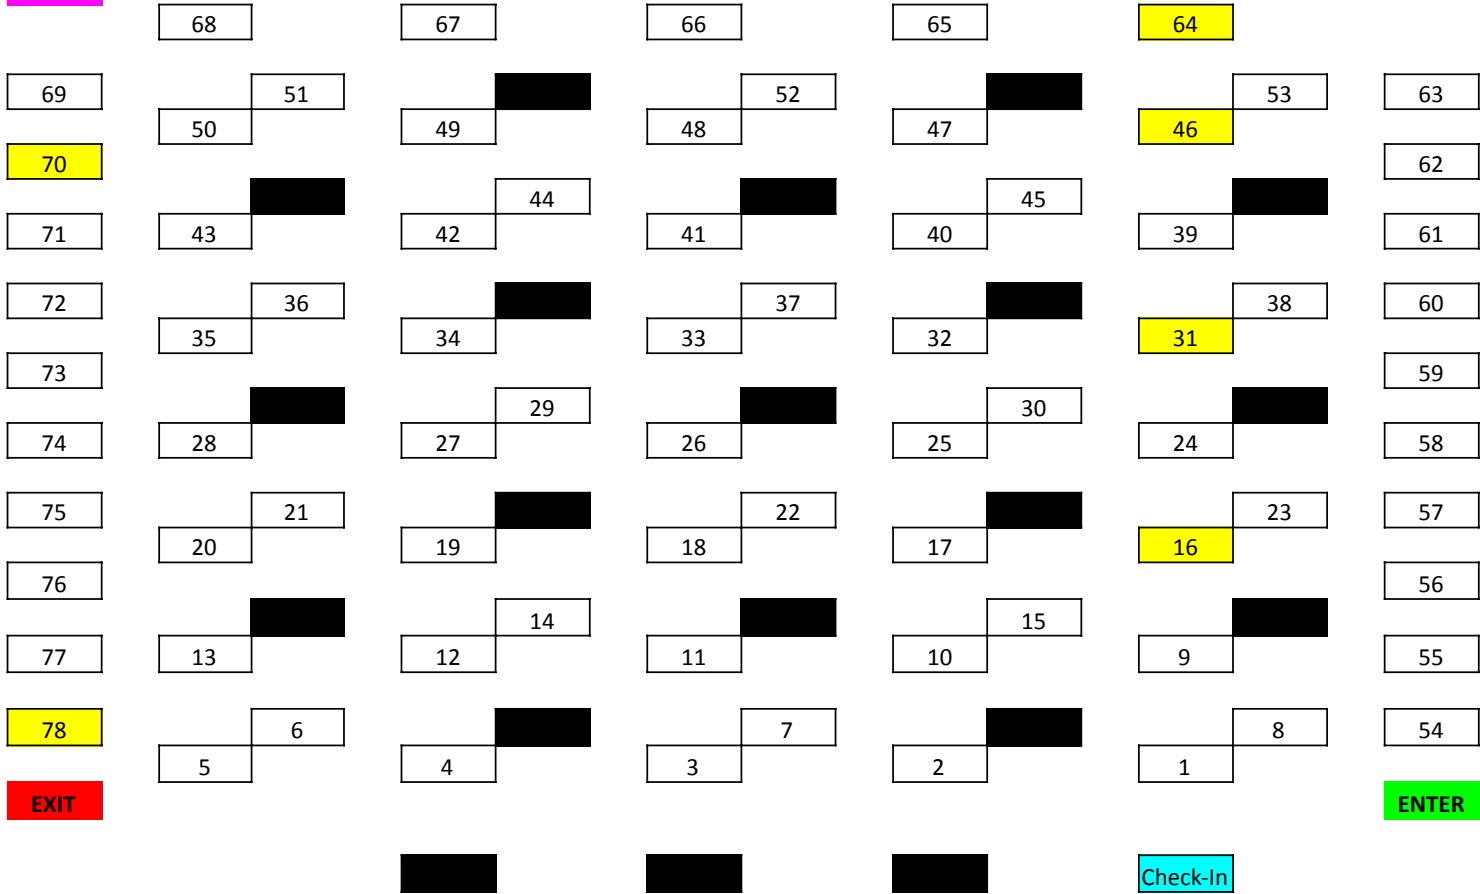

Melissa High School College Fair Gym Map

Breakfast

- Exit
- Enter
- College Check-In
- Un-Occupied
- Breakfast for Colleges
- No table